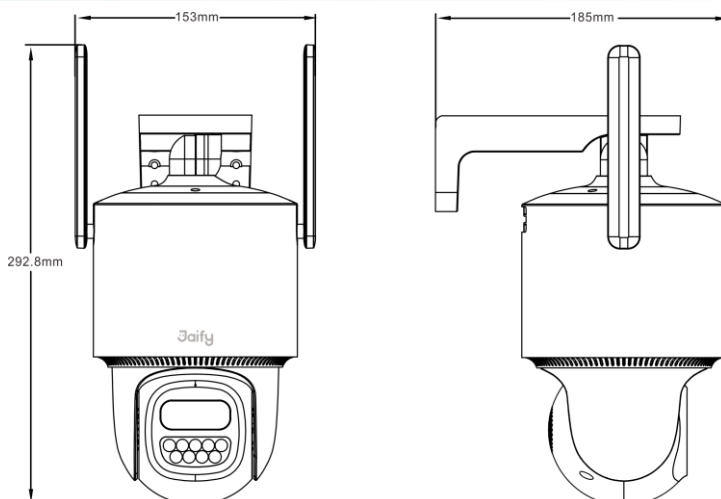

Area
Vigilance

360°
Panorama

Cloud
Storage

TF Card
Storage

IP66

Dimension

Product Parameters

Model	S2-3G
Camera	
Resolution	3MP
Image Sensor	1/3" Low illumination Sensor
Min. Illumination	Color: 0.1Lux @(F2.0,AGC ON); 0 Lux with IR B/W: 0.01 Lux @ (F2.0,AGC ON),0 Lux with IR
Lens	4(±0.3)mm@F2.0; Diagonal: 95°, Horizontal: 79°, Vertical: 42°
Shutter Speed	Self-adaptive shutter
Fill Light	9*850nm IR fill lights&9*white led fill lights
Night Vision	Full-color night vision/Infrared night vision/Dual-light alert
DNR	3D DNR
Audio Input	Built-in microphone
Audio Output	Built-in speaker
PT Angle	Horizontal 355°, vertical 95°
Video Storage	TF card storage/Cloud storage
Image	
Max. Resolution	2304*1296
Frame Rate	20FPS
Buttons & Interfaces	
Storage Interface	1*TF card storage interface (max. 256G)
Power Interface	1*DC12V power interface
SIM Card Interface	1*Self-popping SIM card slot
Wired Network	1*RJ45 (10M / 100M Adaptive Ethernet Port)
Button	1*Reset button
Compression	
Video Compression	H.265/H.264
Audio Compression	G.711A
Network	
Protocol	JFTECH cloud proprietary protocol
Interface Protocol	JFTECH cloud proprietary protocol
General Function	Anti-Flicker, Dual-Stream, Heart Beat, Password Protection, Watermark
Wireless Parameters	
4G Frequency Band	LTE-FDD: B1/B3/B5/B8 LTE-TDD: B34/B38/B39/B40/B41
General	
Operating Conditions	-10°C ~ 50°C, Humidity 95% or less (non-condensing)
Power Supply	DC 12V/1A
Night Vision Distance	30m
Pickup Distance	5m
Housing Material	ABS, PC
Net Weight	About 715g
Dimensions	About 153mm*185mm*293mm
IP Grade	IP66